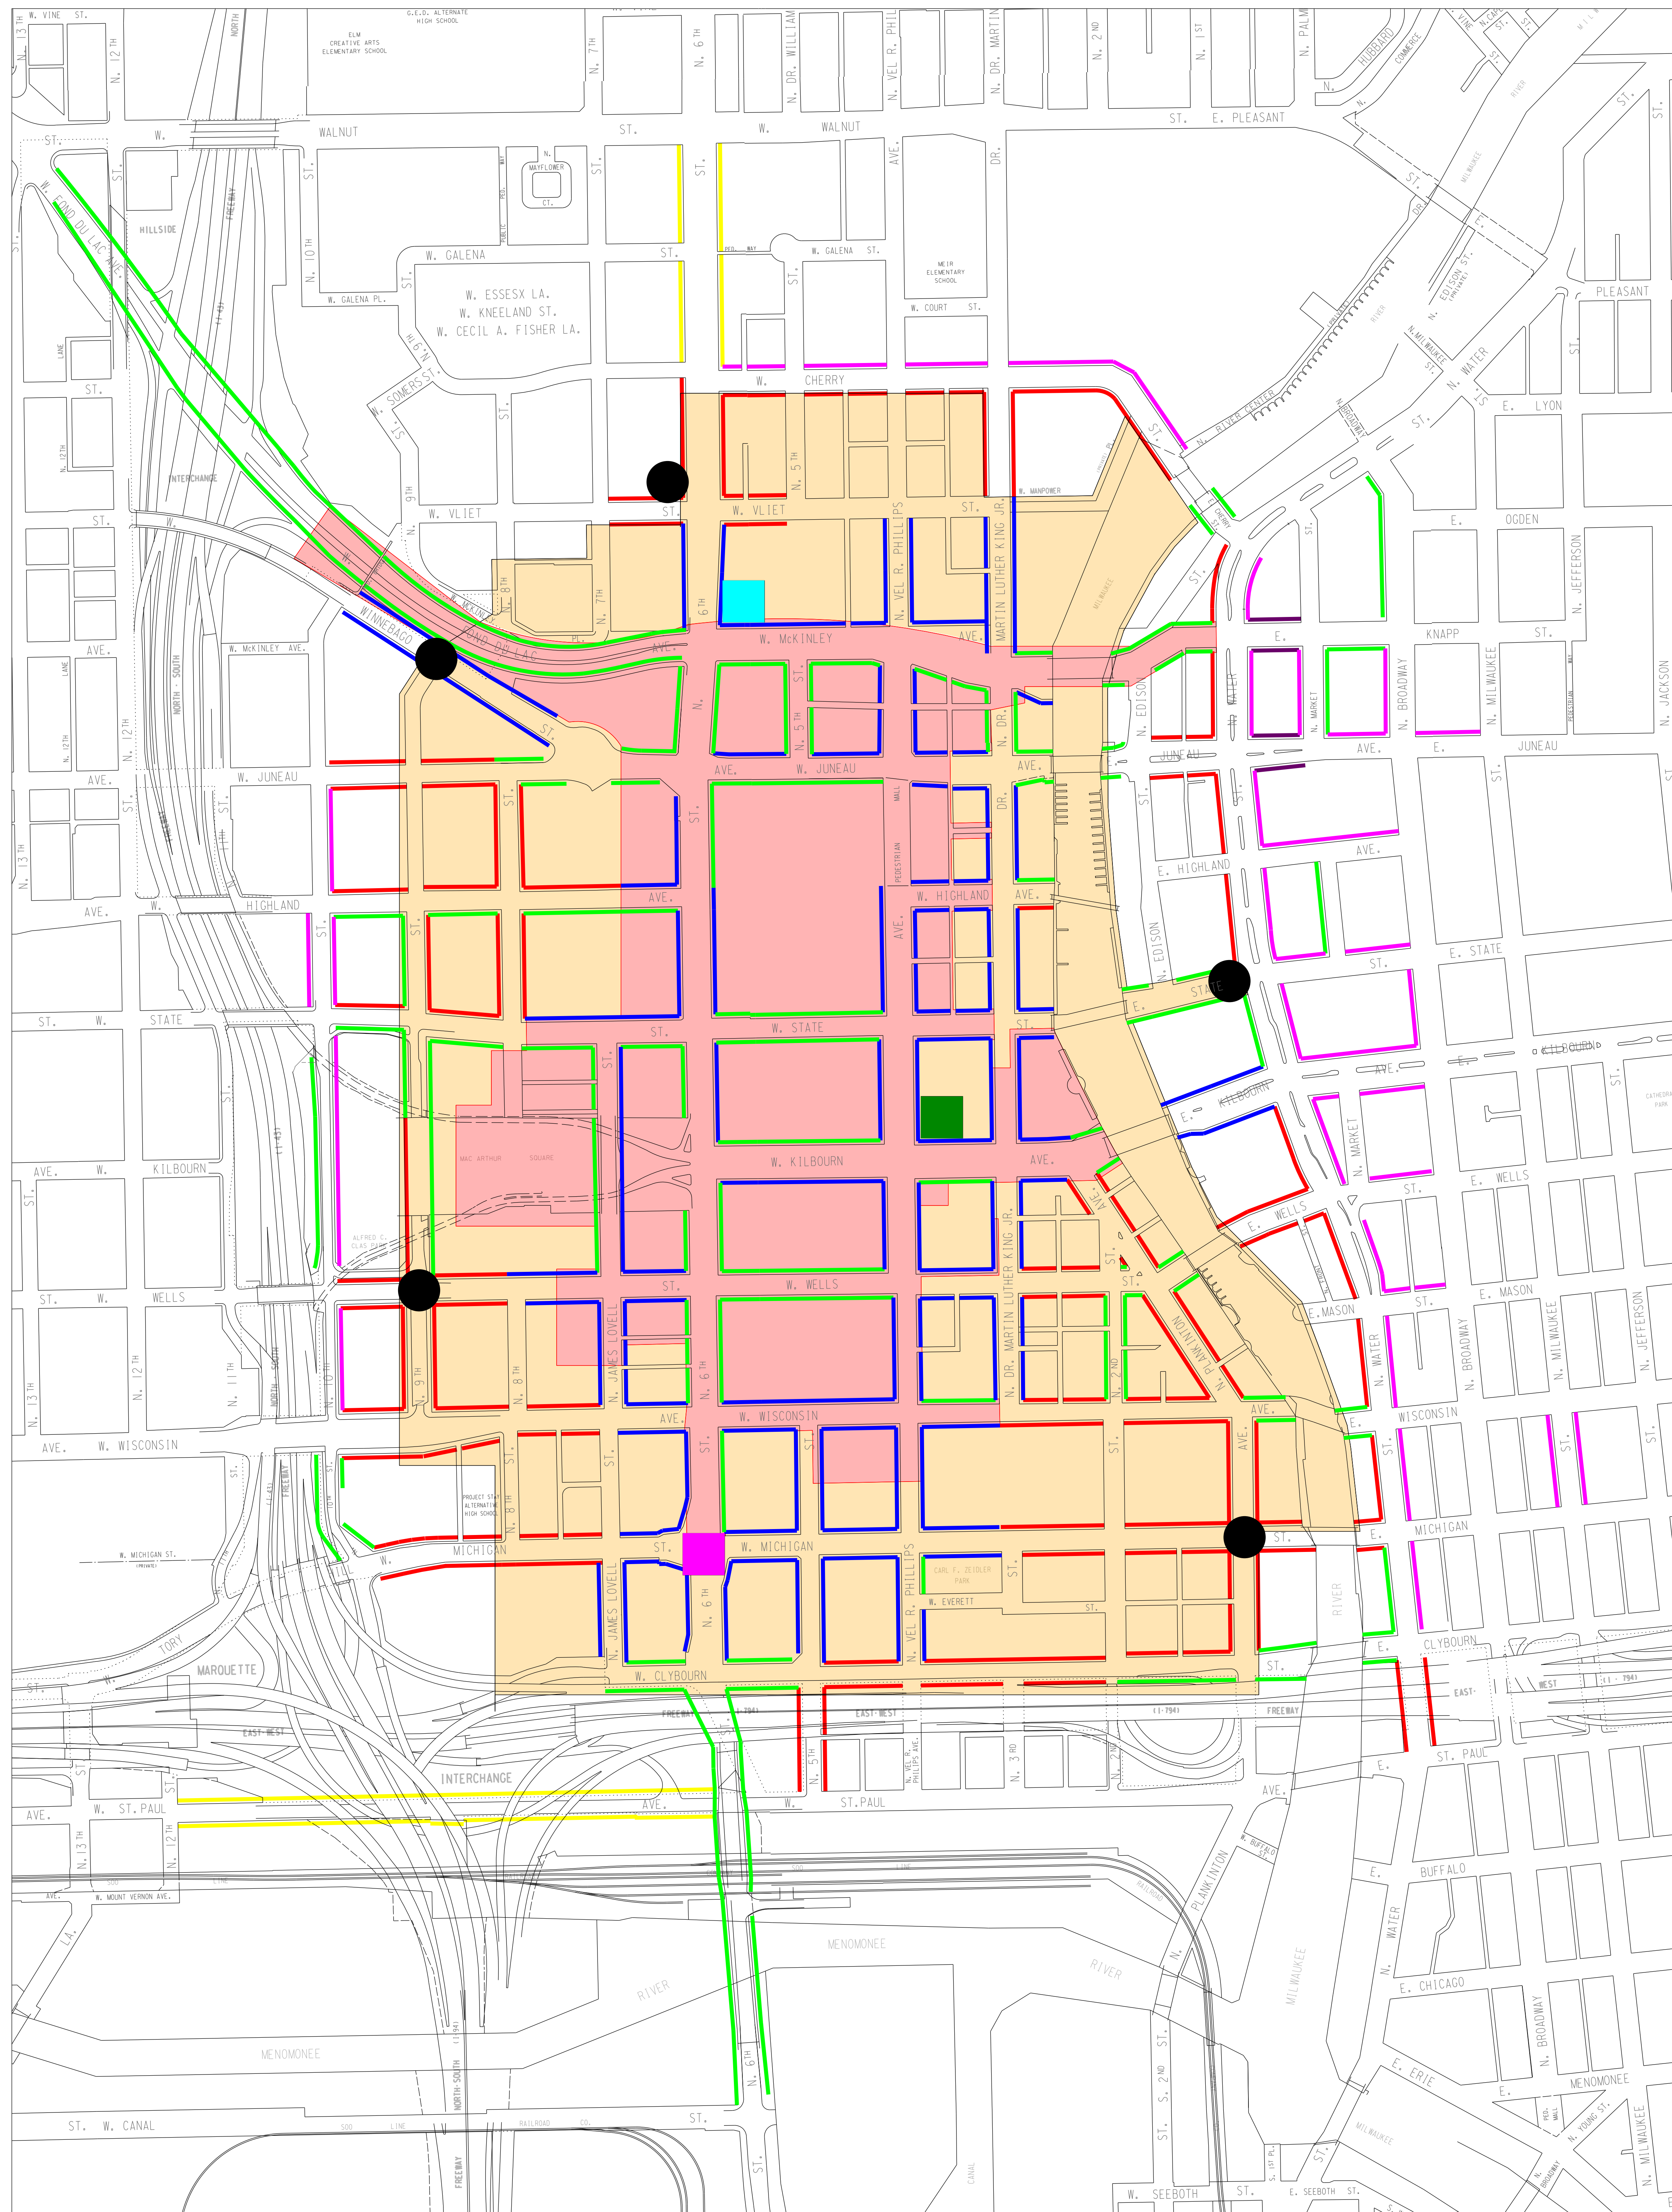

# RNC PARKING RESTRICTIONS PHASES 1, 3, 4 & 5 INNER & OUTER PERIMETERS

VEHICLE SCREENING PERIMETER

PEDESTRIAN RESTRICTED PERIMETER

NO PARKING ANYTIME - 7/5/24-7/21/24

**Phase 1 - Perimeter Staging**  
12:01 AM Friday 7/5/24 to 11:59 PM Sunday 7/21/24

E. Knapp St. - N. Water St. to N. Market St.  
E. Juneau St. - N. Water St. to N. Market St.

NO PARKING ANYTIME - 7/8/24-7/21/24

**Phase 3 - RNC Inner Perimeter**  
12:01 AM Monday 7/8/24 to 11:59 PM Sunday 7/21/24

NO PARKING ANYTIME - 7/9/24-7/21/24

**Phase 4 - RNC Outer Perimeter**  
12:01 AM Tuesday 7/9/24 to 11:59 PM Sunday 7/21/24

W. Cherry St. - N. 6th St. to N. Water St. (south side)  
W. Vliet St. - N. 7th St. to N. 5th St.  
W. Juneau St. - N. Martin Luther King Dr. to N. Water St.  
W. Juneau St. - N. 7th St. to N. 10th St.  
W. Highland St. - N. 7th St. to N. 10th St.  
W. Highland St. - N. MLK Dr. to River  
W. State St. - N. 8th St. to N. 10th St.  
W. Wells St. - N. 8th St. to N. 10th St.  
W. Wells St. - N. MLK Dr. to N. Water St.  
W. Wisconsin Av. - N. 7th St. to N. 10th St.  
W. Wisconsin Av. - N. MLK Dr. to N. Water St.  
W. Michigan Av. - N. 7th St. to N. 10th St.  
W. Michigan Av. - N. Martin Luther King Dr. to N. Water St.  
W. Clybourn Av. - N. 7th St. to N. Water St.  
N. 9th St. - W. Highland Av. to W. Wisconsin Av.  
N. 8th St. - W. State St. to W. Juneau St.  
N. 6th St. - W. Vliet St. to W. Cherry St.  
N. 5th St. - W. Clybourn Av. to W. St. Paul St.  
N. Martin Luther King Dr. - W. Vliet St. to W. Cherry St.  
N. Plankinton St. - W. Clybourn St. to W. Kilbourn St.  
N. Water St. - E. Cherry St. to E. Clybourn St. (west side)  
N. Water St. - E. Clybourn St. to E. St Paul Ave.